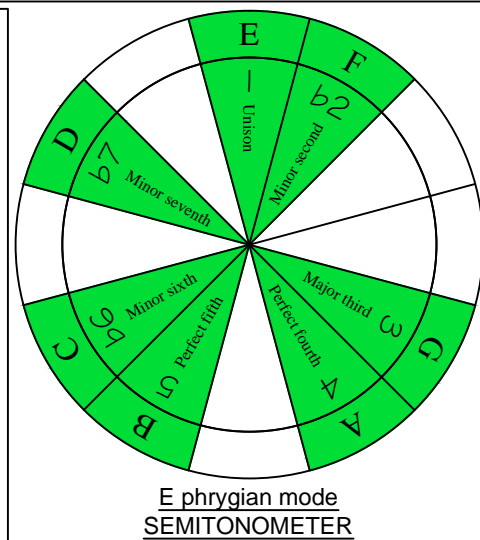

E phrygian mode EDCAG octaves box shapes

www.cagedoctaves.com

Zon Brookes

EDCAG octaves E phrygian mode : 6Gm3Gm1 box shape

EDCAG octaves E phrygian mode ENTIRE FINGERBOARD NOTE NAMES : 6Gm3Gm1 box shape

EDCAG octaves E phrygian mode ENTIRE FINGERBOARD INTERVALS : 6Gm3Gm1 box shape