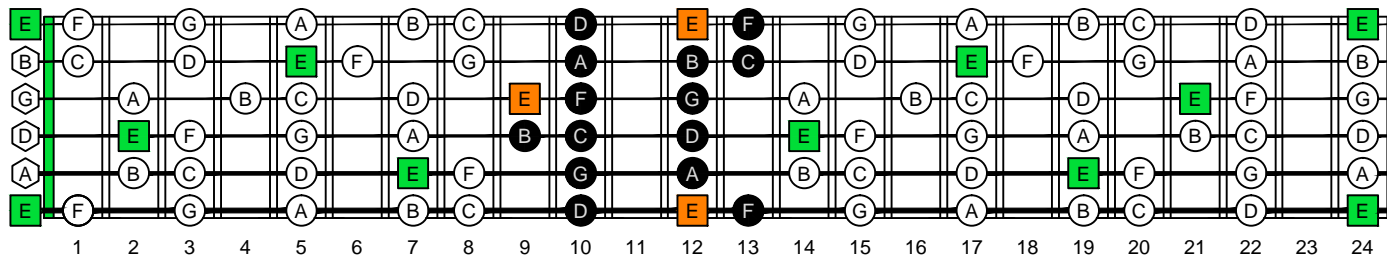

E phrygian mode EDCAG octaves box shapes

www.cagedoctaves.com

Zon Brookes

EDCAG octaves E phrygian mode : 6Gm3Gm1 box shape

EDCAG octaves E phrygian mode ENTIRE FINGERBOARD NOTE NAMES : 6Gm3Gm1 box shape

EDCAG octaves E phrygian mode ENTIRE FINGERBOARD INTERVALS : 6Gm3Gm1 box shape