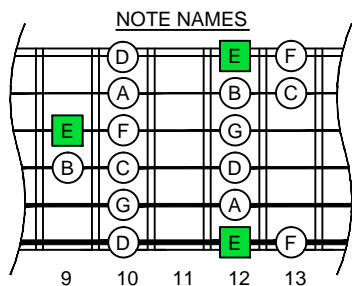

E phrygian mode EDCAG octaves box shapes

www.cagedoctaves.com

Zon Brookes

EDCAG octaves E phrygian mode : 6Gm3Gm1 box shape

EDCAG octaves E phrygian mode ENTIRE FINGERBOARD NOTE NAMES : 6Gm3Gm1 box shape

EDCAG octaves E phrygian mode ENTIRE FINGERBOARD INTERVALS : 6Gm3Gm1 box shape