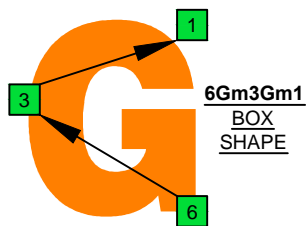

E phrygian mode EDCAG octaves box shapes

www.cagedoctaves.com

Zon Brookes

EDCAG octaves E phrygian mode : 6Gm3Gm1 box shape

EDCAG octaves E phrygian mode ENTIRE FINGERBOARD NOTE NAMES : 6Gm3Gm1 box shape

EDCAG octaves E phrygian mode ENTIRE FINGERBOARD INTERVALS : 6Gm3Gm1 box shape