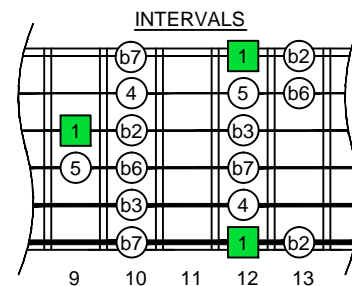

E phrygian mode EDCAG octaves box shapes

www.cagedoctaves.com

Zon Brookes

EDCAG octaves E phrygian mode : 6Gm3Gm1 box shape

EDCAG octaves E phrygian mode ENTIRE FINGERBOARD NOTE NAMES : 6Gm3Gm1 box shape

EDCAG octaves E phrygian mode ENTIRE FINGERBOARD INTERVALS : 6Gm3Gm1 box shape