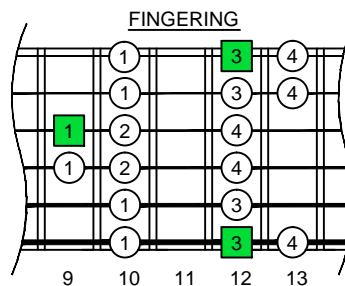

E phrygian mode EDCAG octaves box shapes

www.cagedoctaves.com

Zon Brookes

EDCAG octaves E phrygian mode : 6Gm3Gm1 box shape

EDCAG octaves E phrygian mode ENTIRE FINGERBOARD NOTE NAMES : 6Gm3Gm1 box shape

EDCAG octaves E phrygian mode ENTIRE FINGERBOARD INTERVALS : 6Gm3Gm1 box shape